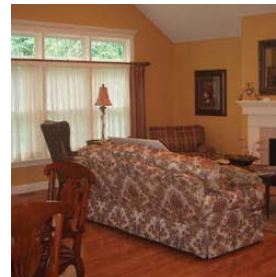

LAPLANTE

CONSTRUCTION INC.

The Responsible Building Professionals

NEW HOMES RENOVATIONS COMMERCIAL CONDOS

57 Shadowbrook Village, South Hadley, MA

\$455,000

FEATURES

- 1770 sq. ft. on first floor with master suite, finished loft w/ guest bedroom, media room & full bath adds 530 sq. ft.
- Cherry cabinets
- Stainless steel appliances
- Screened porch
- Hardwood floors in kitchen, dining room, screened in porch
- Gas fireplace
- All window treatments remain

This "model" has cherry cabinets, stainless steel appliances, hardwood floors in kitchen, dining room and living room, screened in porch off living room. Gas fireplace, screened porch, 1770 square feet on first floor with master suite, finished loft with guest bedroom, media room, and full bath adds 530 square feet. All window treatments remain.